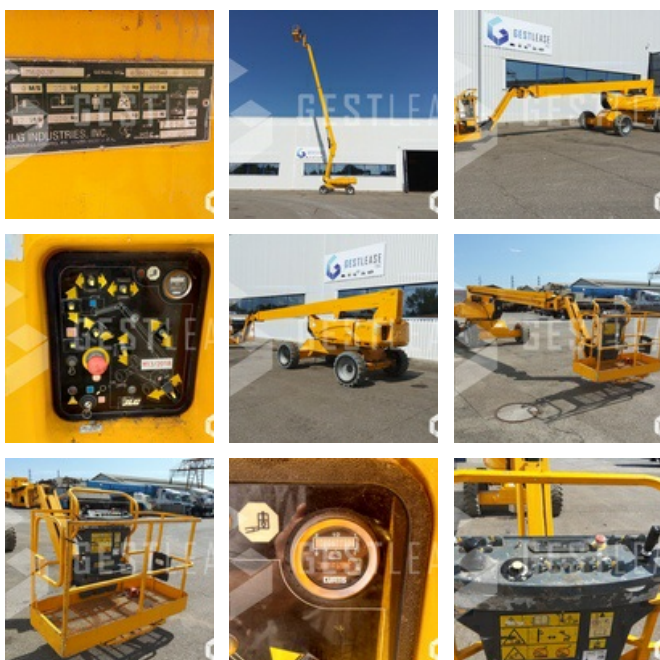

GESTLEASE
ING

www.gestlease.com

ACHAT - VENTE - LOCATION

17 Route d'Eschau - 67400 ILLKIRCH

03 90 29 84 78

commercial@gestlease.com

May 15, 2024 14:48

JLG M600JP

€20,000.00 HT

Lifting Handling - Self Propelled Aerial Platform - Telscopic Articulated Platform

<https://www.gestlease.com/en/engines/m13-2018-jlg-m600jp-e877008c-7ec8-41fe-9b61-af6ea6a25f3c>

Reference :	M13/2018
Brand :	JLG
Model :	M600JP
Year :	2008
Hours :	1351
Weight :	7.4T
Energy :	HYBRIDE
Work height :	20 M
Offset :	14 M
Basket load capacity :	230 kg
Informations :	

Prévoir changement des batteries