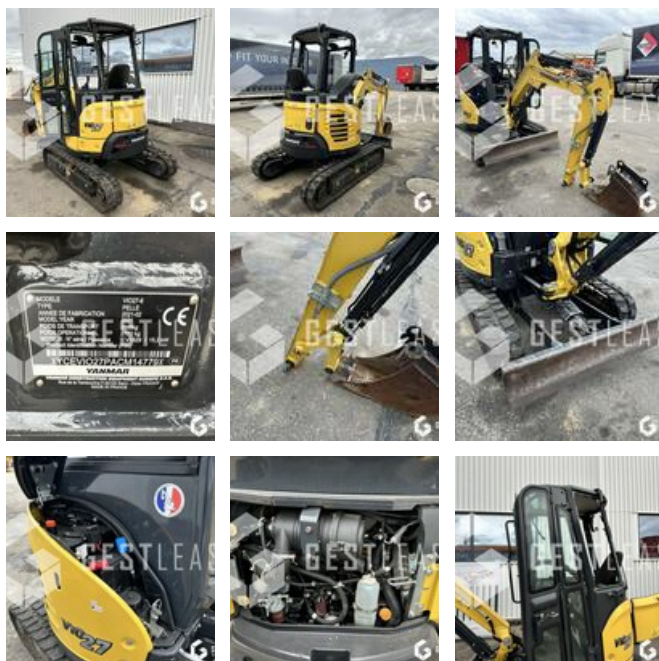

Reference :	230620
Brand :	YANMAR
Model :	VIO 27-6
Year :	2021
Hours :	841
Weight :	2.7 T
Crashed? :	Yes
Crash description :	

**** Mini pelle accidentée ****

La machine démarre et fonctionne

Le godet avec la machine n'est pas adapté à la pelle

---- Circonstances sinistre ----

Choc cabine

----- Principaux éléments endommagés -----

- Cabine

Prix de vente hors taxes.

Livraison possible en supplément du prix de vente.

Plus d'informations et photos sur notre site internet !

Prenez rendez-vous pour que nous puissions vous recevoir dans les meilleures conditions !

Notre société, spécialisée dans l'achat et la vente, vous propose également la reprise de tous type de matériels professionnels basée sur une expertise rapide suivie d'un règlement immédiat. Nous aurons ainsi le plaisir de vous accueillir dans nos nouveaux