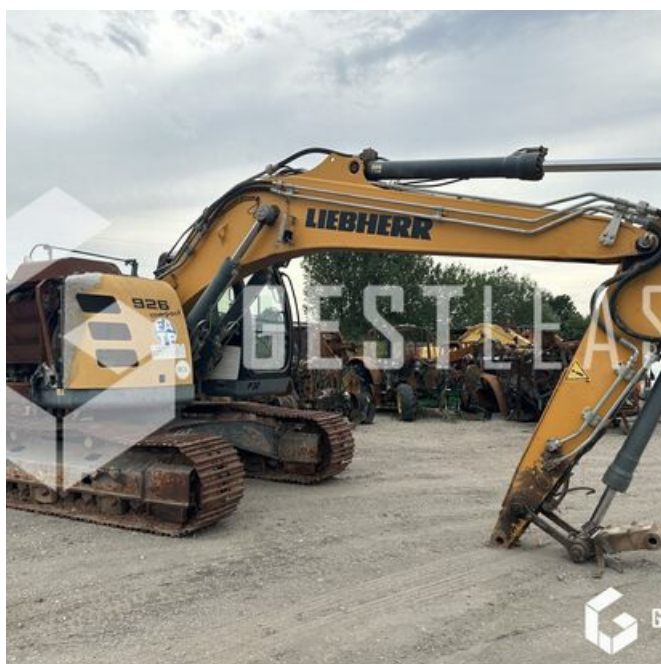

GESTLEASE
ING

www.gestlease.com

ACHAT - VENTE - LOCATION

17 Route d'Eschau - 67400 ILLKIRCH

03 90 29 84 78

commercial@gestlease.com

May 20, 2024 03:23

LIEBHERR R926 COMPACT

€25,000.00 HT

Public Work - Excavator - Crawler Excavator

<https://www.gestlease.com/en/engines/230326-liebherr-r926-compact-b288a05c-462c-40ed-a9cf-a92aa860f44d>

Reference :	230326
Brand :	LIEBHERR
Model :	R926 COMPACT
Year :	2016
Hours :	3728
Crashed? :	Yes
Crash description :	