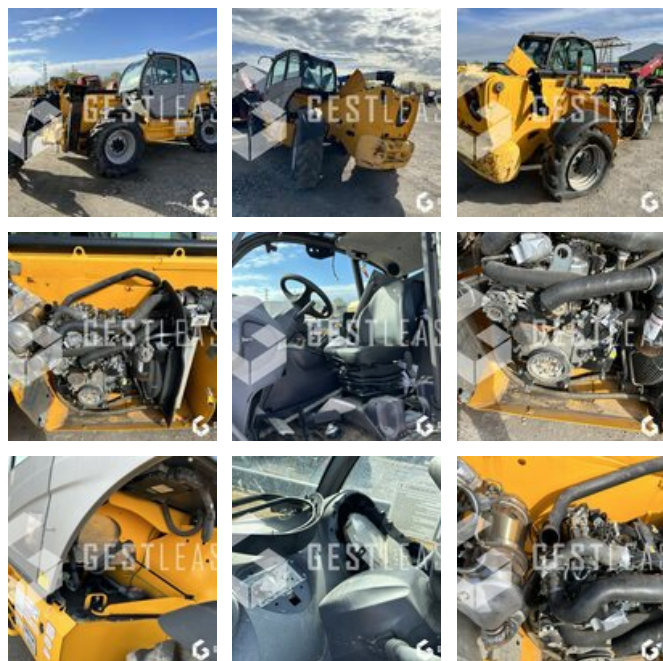

€28,500.00 HT

Lifting Handling - Telescopic Forklift

<https://www.gestlease.com/en/engines/230192-manitou-mt1440>

Reference :	230192
Brand :	MANITOU
Model :	MT1440
Year :	2015
Hours :	925
Crashed? :	Yes

Crash description :