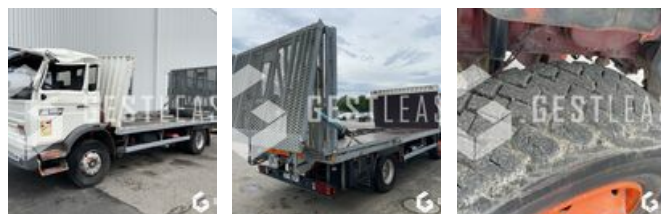

€4,300.00 HT

Truck - Carrier

<https://www.gestlease.com/en/engines/220404-renault-midlum-140>

| | |
|----------------------------|------------|
| Reference : | 220404 |
| Brand : | RENAULT |
| Model : | MIDLUM 140 |
| P.M.E.C date : | 1991-06-04 |
| Meter kilometers : | 471876 |
| Crashed? : | Yes |
| Crash description : | |